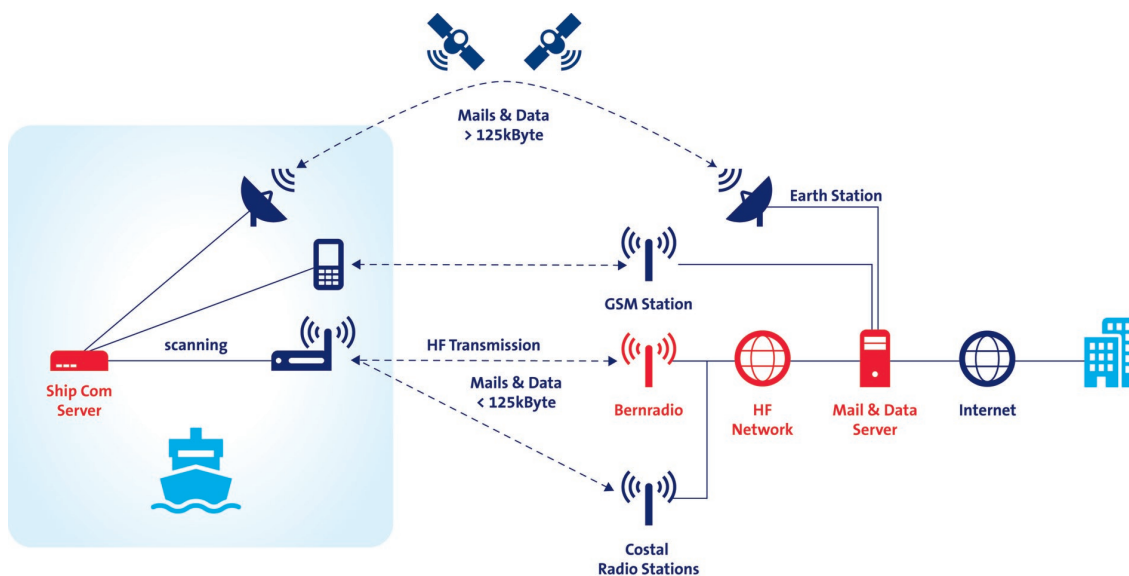

Maritime Communication

The cost effective communications solution for shipping

Maritime Communication combines optimum HF, satellite and GSM networks to provide a comprehensive, world-wide communications solution for cargo ships, fishing vessels, chartered boats and yachts. Shipping companies essentially benefit from reduced communication costs without having to forego current services.

Your gateway to the world

Maritime communication provides an ultra-modern communications solution by using HF, satellite and GSM networks. The Ship Com Server is the centrepiece of the service we offer. It is connected to the existing communications network on your vessel and, working as a router, selects the least-cost transmission path according to availability and data volume. In this way your communication costs can be noticeably reduced.

Take advantage of the perfect assistant and quite simply add to the existing HF, satellite and GSM equipment on your vessels.

Features

- > Optimised routing using automatic selection of the least expensive transmission medium
- > Interfaces for the integration of all communication systems (HF, satellite and GSM)
- > Ethernet interface for LAN applications
- > Server with integrated marine HF modem
- > Frequency control of modern maritime HF radio equipment (Automatic Link Establishment ALE)
- > High compression

HF communication is used for the transmission of smaller e-mails or data up to 125 Kbytes. For e-mails with large attachments the Ship Com Server automatically connects using the satellite system or – if your vessel is in port – using the available GSM network.