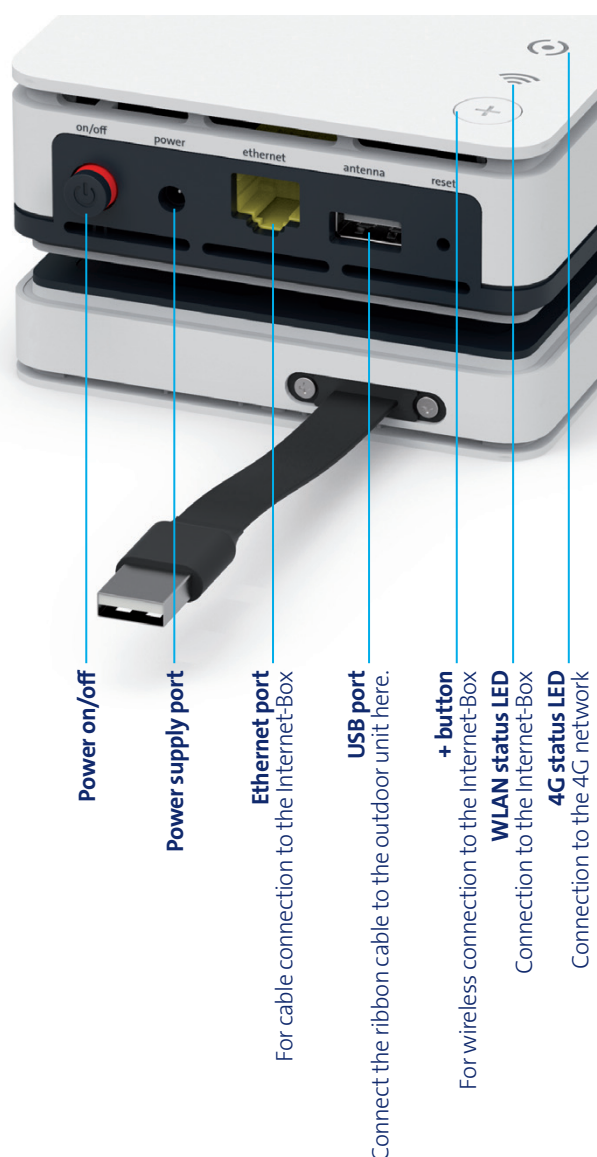

Internet-Booster

Surf faster with the Internet-Booster

More performance

- > With the Internet-Booster, the Internet speed of the DSL line is combined with the fast 4G mobile network.
- > All home network devices benefit from the higher speed connection
- > Latest generation 5 GHz WLAN

Easy to install

- > Requirement: Internet-Box 2
- > Easiest **window mounting** thanks to innovative adhesive plates: press on briefly and vigorously – done
- > Fast **removal, no residue**; adhesive plates can be used again and again
- > Automatic connection to the 4G network: switch on, wait two minutes – done
- > Easy connection to the Internet-Box (WPS): Press 2 buttons, wait 15 minutes – done
- > (alternative connection per Ethernet cable possible)

Indoor unit

(white with LEDs and ports)

- > 100 x 170 x 34.5 mm (or 100 x 170 x 36 mm including adhesive plate)
- > WiFi 802.11AC 4 x 4
- > Gigabit Ethernet for connecting to the Internet-Box (alternative to wireless connection)
- > 2 LEDs (connection to the Internet-Box and 4G network)

Outdoor unit

(white with ribbon cable)

- > 100 x 170 x 18.5 mm (or 100 x 170 x 20 mm including adhesive plate)
- > LTE cat6
- > Waterproof, snow and dust-resistant
- > Temperature range: -30°C to +55°C
- > Ribbon cable for connection to indoor unit