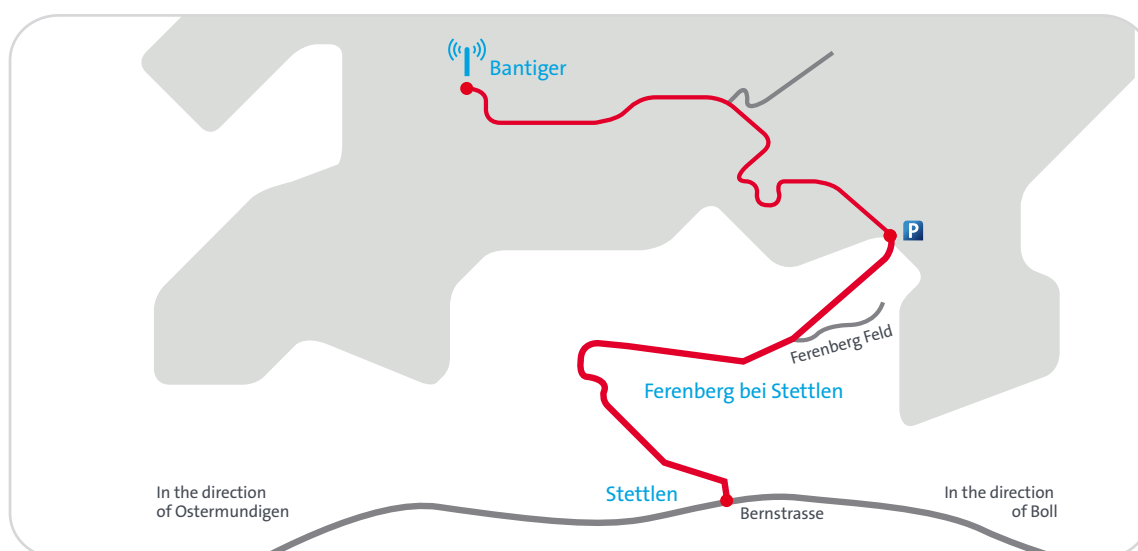

How to get there

Transmitter site Bantiger

By car

Coming from Bern: Turn left in the centre of Stettlen and follow the signs to Ferenberg/Bantiger. Follow the road for 4 km. You will see the car park on the right. It takes about 20 minutes by foot through the forest from here before you reach the broadcasting tower.

By public transport

Cannot be reached using public transport.

Address

Mehrzweckanlage Bantiger, 3066 Stettlen

Swisscom Broadcast Ltd

Ostermundigenstrasse 99
CH-3050 Bern
swisscom.ch/visit