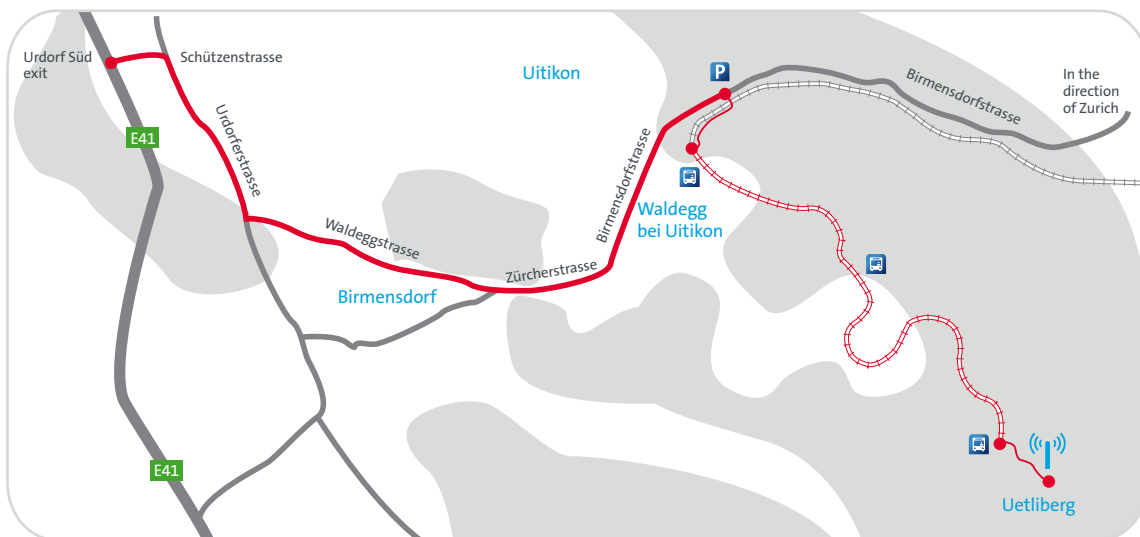

How to get there

Transmitter site Uetliberg

By car

The broadcasting station is located in a car-free zone. From Zurich, take the A1 and exit at Urdorf Süd. Continue in the direction of Birmensdorf. Before Birmensdorf, take the bypass in the direction of Uitikon-Waldegg. You will reach the Feldermoos car park 200 m after the traffic lights in Uitikon-Waldegg. Take the footpath from here to the SZU railway station in Uitikon-Waldegg (7 minutes). Current timetable details are available at www.szu.ch.

By public transport

The easiest way to reach the broadcasting station is using public transport. From Zurich main station, the S10 takes 21 minutes to reach the terminus at Uetliberg. Timetables available at www.sbb.ch and www.szu.ch.

Address

Gratstrasse 1, 8003 Zürich

Swisscom Broadcast Ltd
Ostermundigenstrasse 99
CH-3050 Bern
swisscom.ch/visit