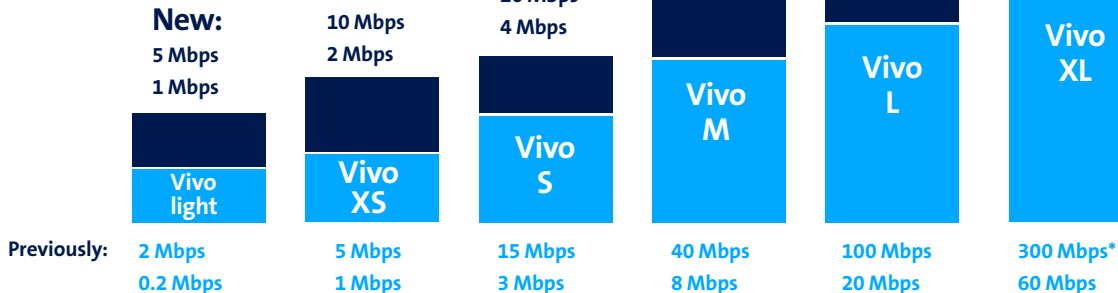

Enjoy even faster surfing with Vivo packages

MBIT/S

* Applies to customers with a fibre-optic connection and an Internet Box. Customers with a copper line (and Internet Box) will receive a max. download rate of 100 Mbps and max. upload rate of 20 Mbps.