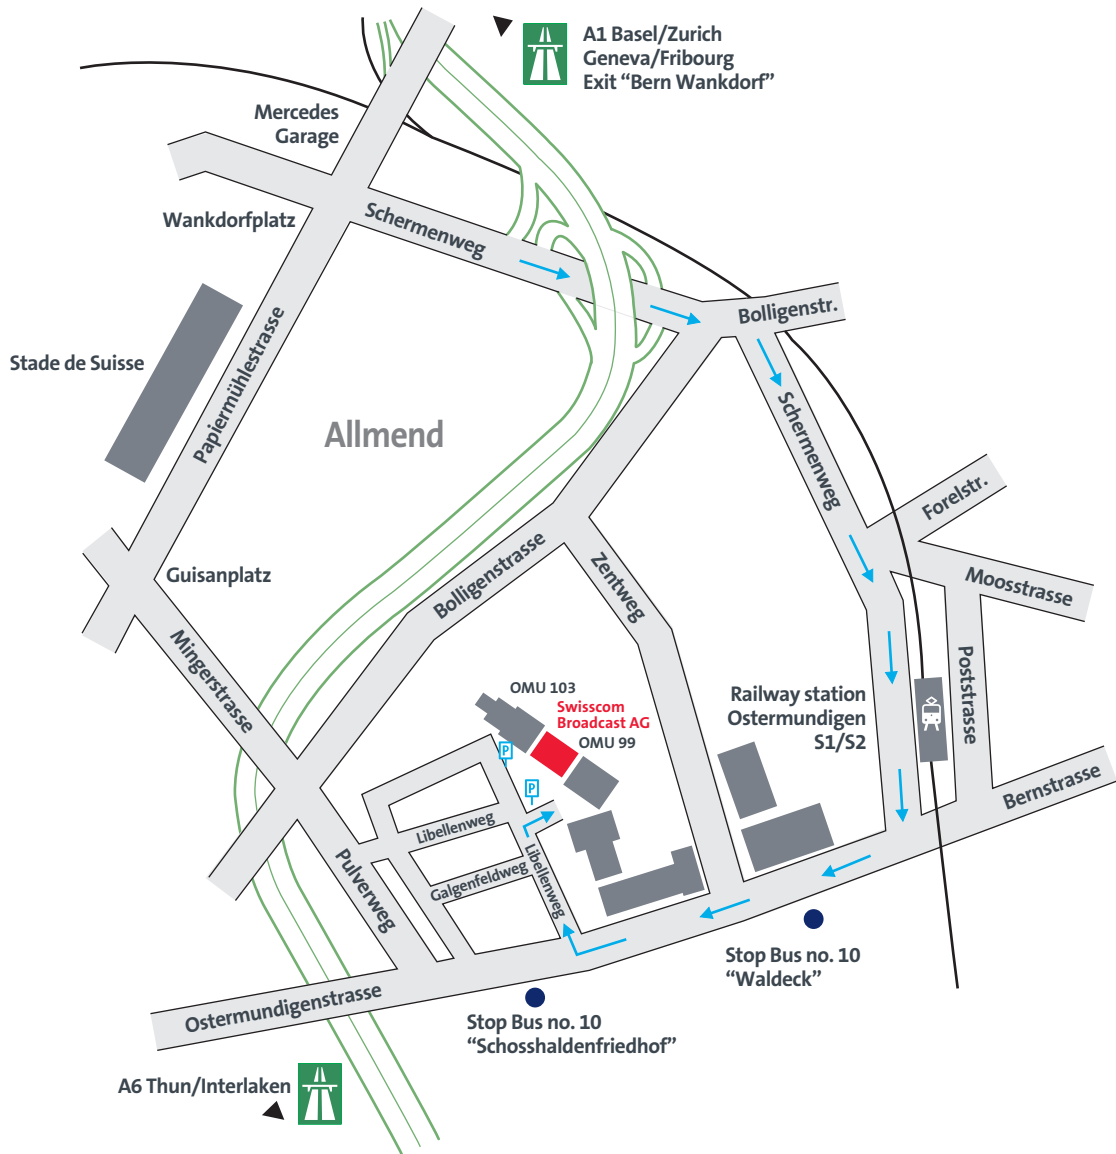

Site plan Ostermundigen

Swisscom Broadcast AG
Ostermundigenstrasse 99
3006 Bern
Tel. 0800 817 620
info.broadcast@swisscom.com
www.swisscom.ch/broadcast

Travelling by car

You can reach us on the A1 motorway from Zurich or Geneva, or the A6 motorway from Thun. Take the "Bern Wankdorf" exit and continue travelling towards Ostermundigen. Turn right into Schermenweg and go straight on until you reach the roundabout. Turn right into Ostermundigenstrasse (towards Bern). Go past the multi-storey building and turn right into Libellenweg after the large car park. After about 200 metres, turn right into the courtyard. Swisscom Broadcast's visitor parking spaces 189-192 are located on the left-hand side, opposite the building; visitor parking spaces 305-307 are opposite building OMU 103. Please get in touch with your contact person to reserve a parking space.

Travelling by train

Take the regional train (SBB) to Ostermundigen. Follow Ostermundigenstrasse towards Bern, past the high-rise building. After the large carpark, turn right into Libellenweg; turn right into the courtyard after a further 200 metres. The building is directly in front of you.

Travelling by bus

Take the No. 10 bus from the bus station in Bern as far as the "Schosshaldenfriedhof" stop. Cross the road and head towards the multi-storey building. Turn left into Libellenweg and then turn right into the courtyard after about 200 metres. The building is directly in front of you.