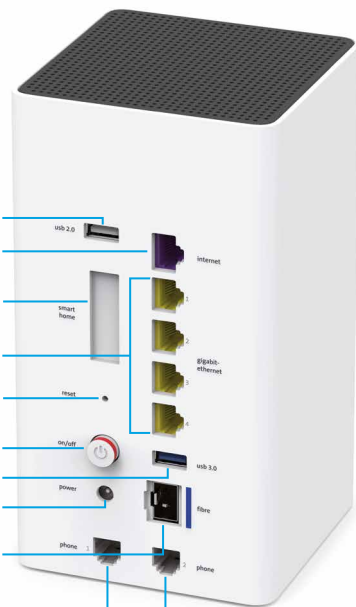

Internet-Box 2

Highspeed Internet and best WLAN

- WLAN button
- Connection button (WPS and DECT)
- Status LED

- USB 2.0 port for hard drive
- Port for DSL cable
- Smart Home slot (not yet supported)
- Ethernet cable ports
- Reset
- On/off (Power)
- USB 3.0 port for hard drive
- Port for power adapter
- Port for fibre optic module and cable
- Analogue telephones/fax machines

WLAN

- > Dual-band WLAN
- > 2.4 GHz: 11n standard with 3x3 MIMO
- > 5 GHz: advanced 11ac (wave 2) standard with 4x4 MIMO for wireless data transmission rates of up to 2.2 Gbit/s
- > Tower design for best WLAN range
- > Extra WLAN for guests
- > Secure data transmission via WPA2 encryption
- > WPS pairing button
- > WLAN operating hours

Telephony

- > Integrated DECT CAT-iq 2.0 base station for up to four wirelessly connected Swisscom HD-Phones
- > Make calls in HD quality
- > Central phonebook
- > Two wired phone ports
- > Internal calls
- > DECT ECO-Mode
- > DECT pairing button

Additional features

- > Dimensions: 102 x 102 x 188 mm
- > Designed by Swisscom
- > Easiest installation and operation
- > Internet-Box app for settings, speed test, telephone directory export, fixed network calls and Smart Home control