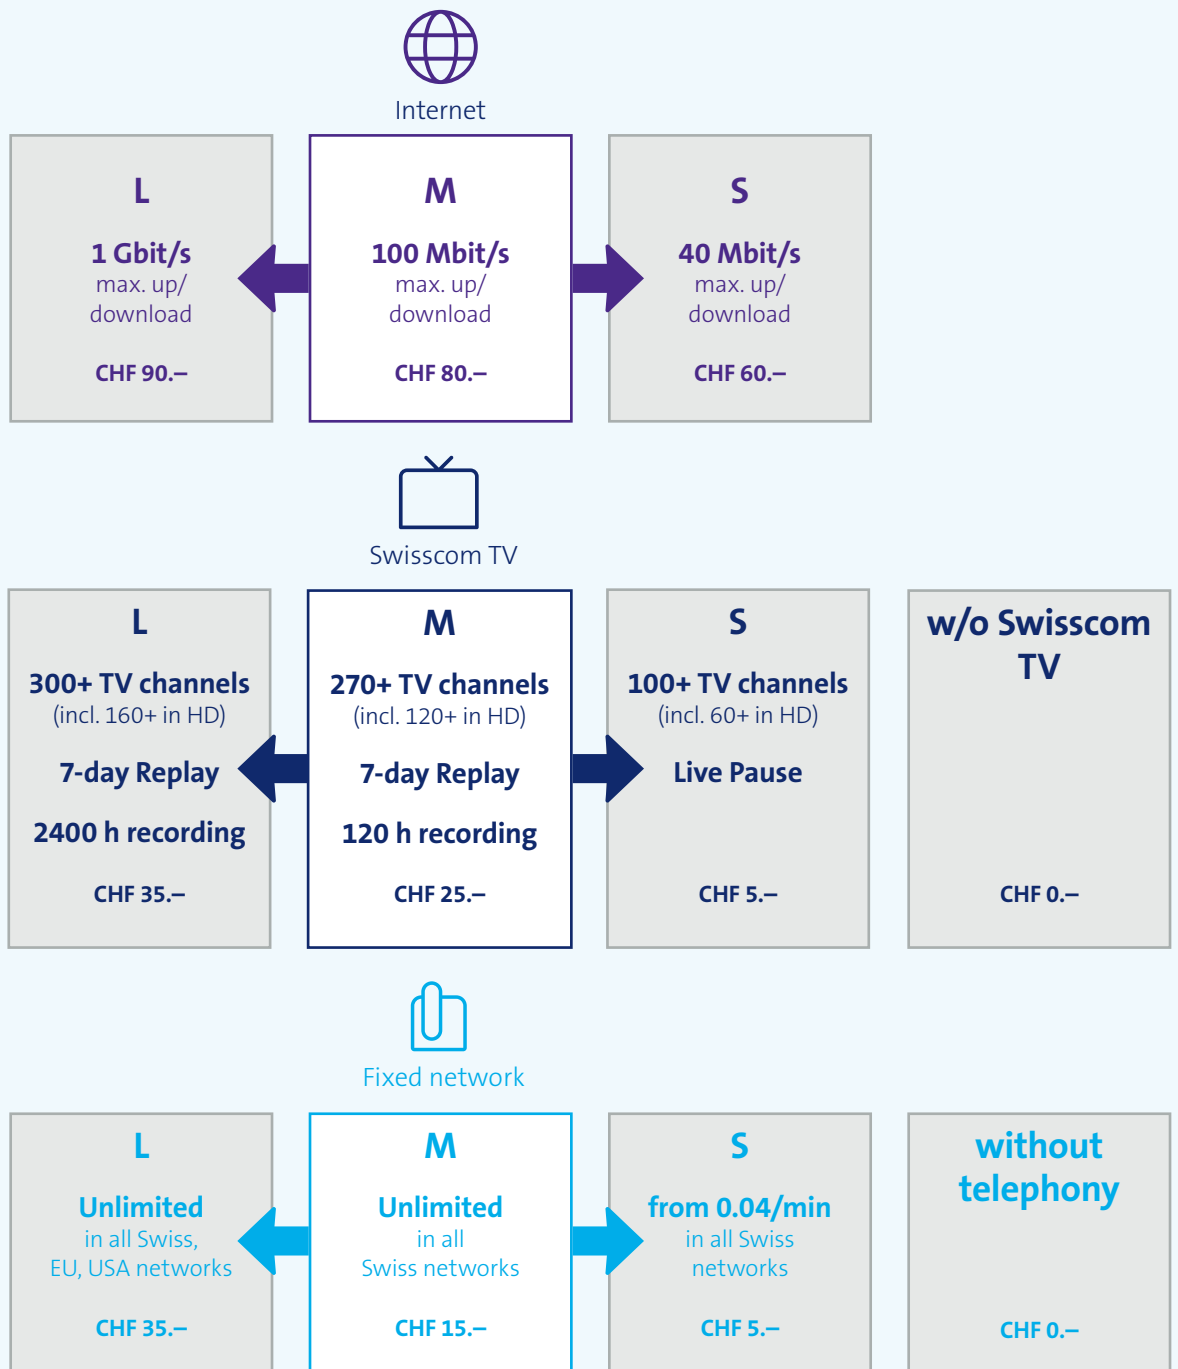

inOne

home

- Double recording capacity for more TV enjoyment as you like
- New telephony subscription, for availability without a flat rate